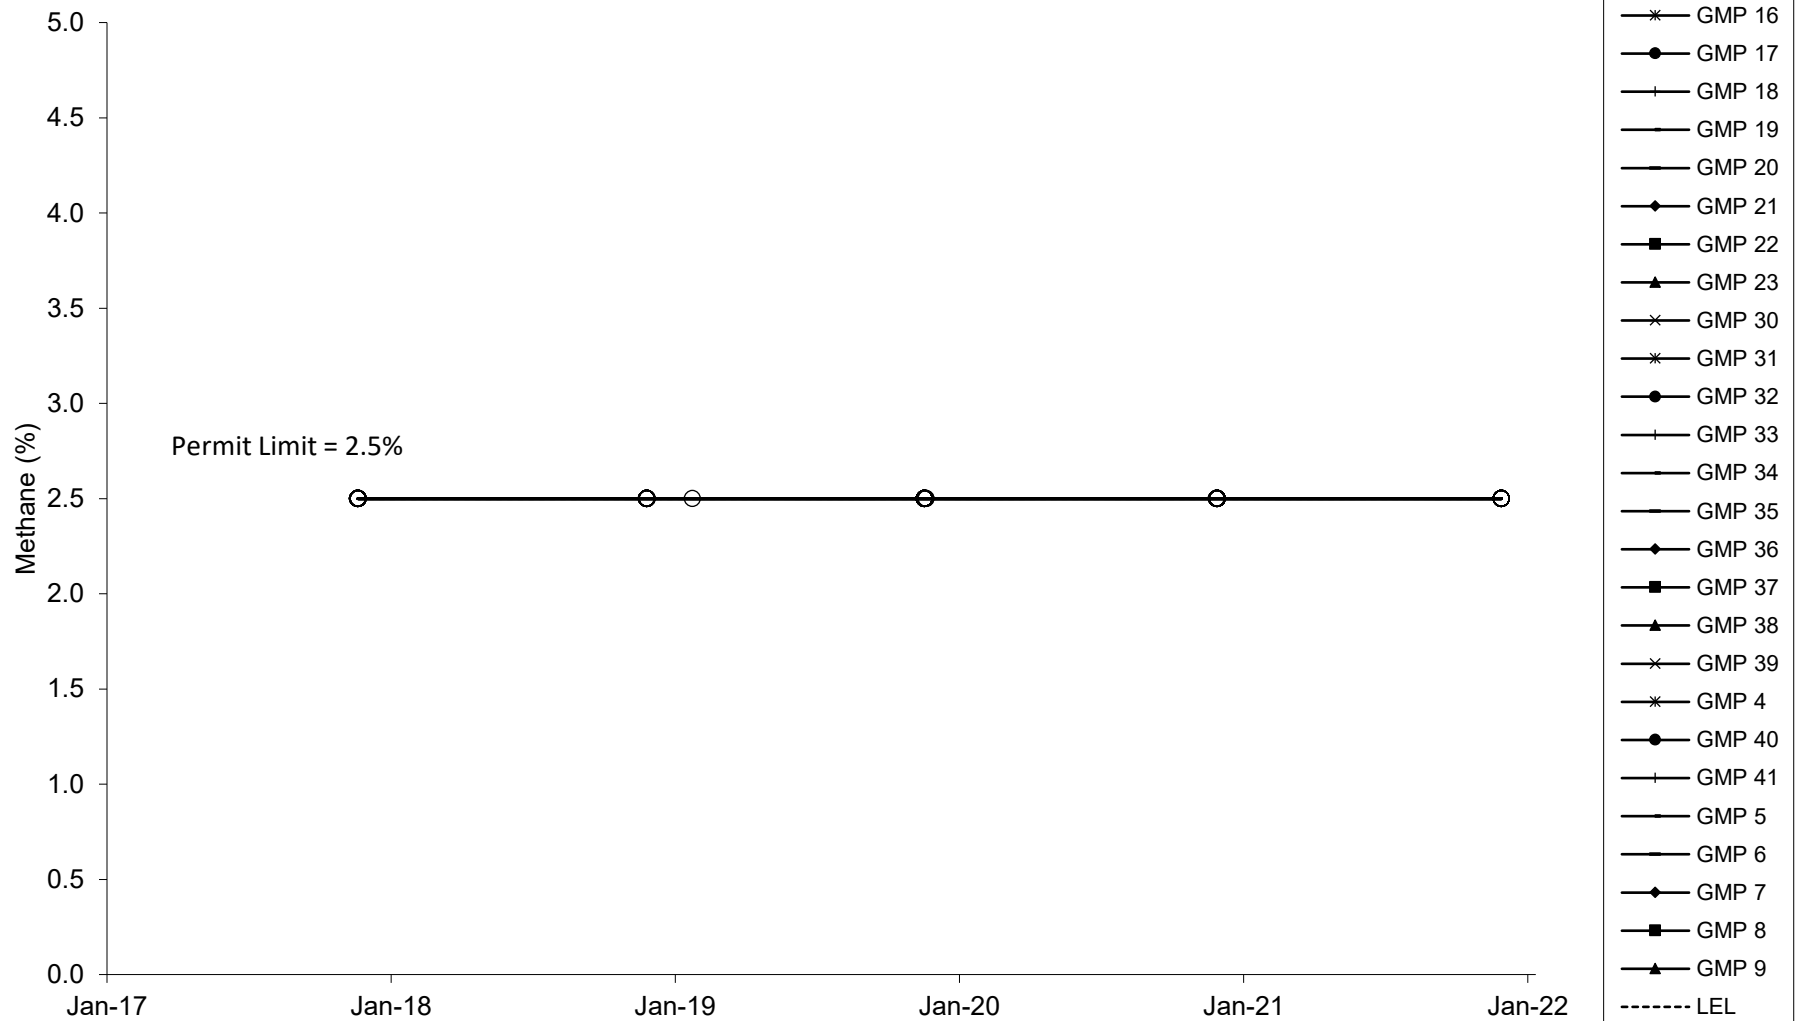

Methane in Perimeter Gas Monitoring Probes Zion Site 2 Landfill

Note: Non-detects are marked with a clear circle.

Methane in Ambient Air Monitoring Devices Zion Site 2 Landfill

Note: Non-detects are marked with a clear circle.