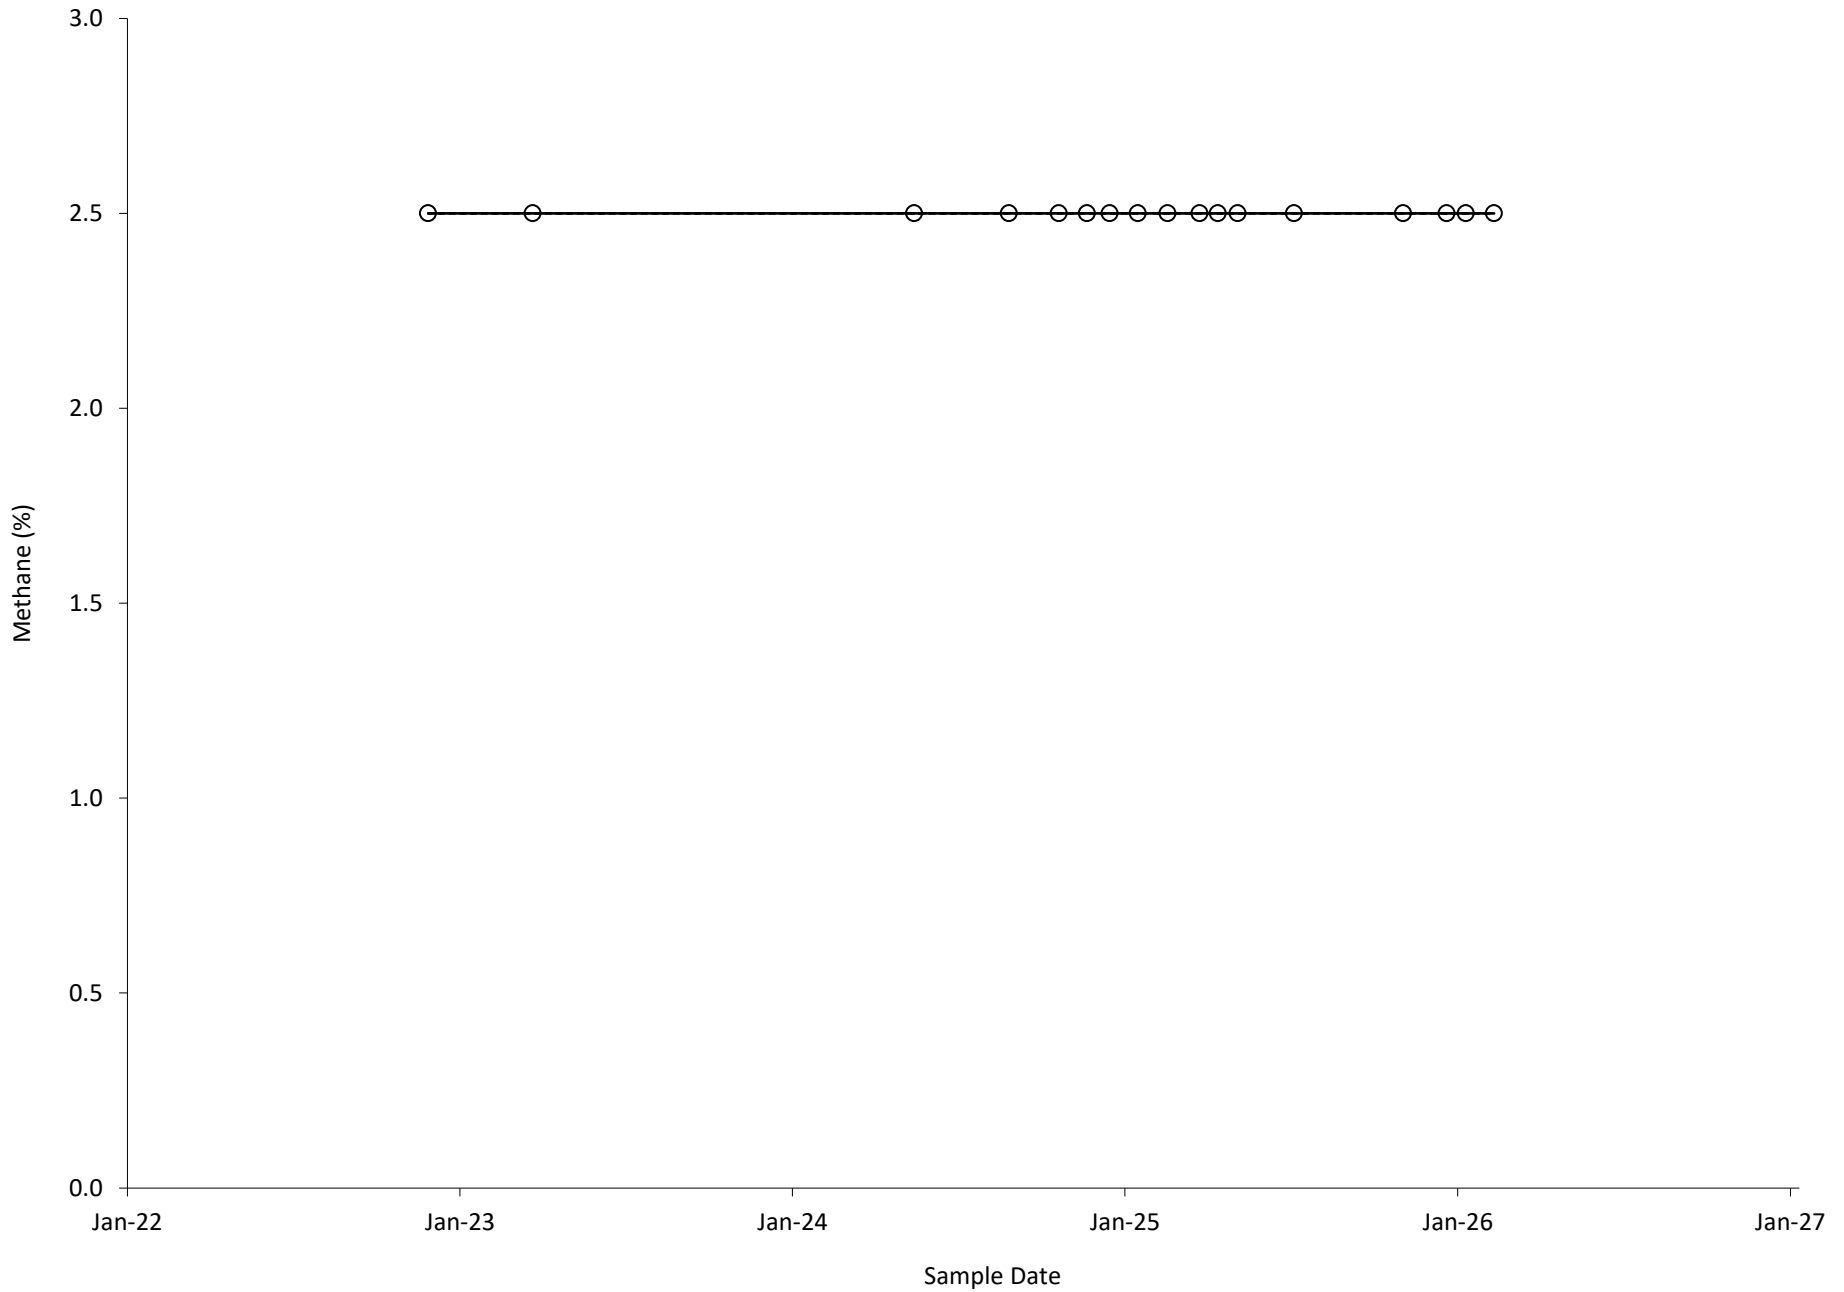

Note: Non-detects are marked with a clear circle.

Methane in Well GMP04  
Zion Landfill

Note: Non-detects are marked with a clear circle.

Methane in Well GMP16  
Zion Landfill

Note: Non-detects are marked with a clear circle.

Methane in Well GMP17  
Zion Landfill

Note: Non-detects are marked with a clear circle.

Methane in Well GMP20  
Zion Landfill

Note: Non-detects are marked with a clear circle.

Methane in Well GMP22  
Zion Landfill

Note: Non-detects are marked with a clear circle.

Methane in Well GMP23  
Zion Landfill

Note: Non-detects are marked with a clear circle.

Methane in Well GMP30  
Zion Landfill

Note: Non-detects are marked with a clear circle.

Note: Non-detects are marked with a clear circle.

Methane in Well GMP38  
Zion Landfill

Note: Non-detects are marked with a clear circle.

Methane in Well GMP-N1  
Zion Landfill

Note: Non-detects are marked with a clear circle.