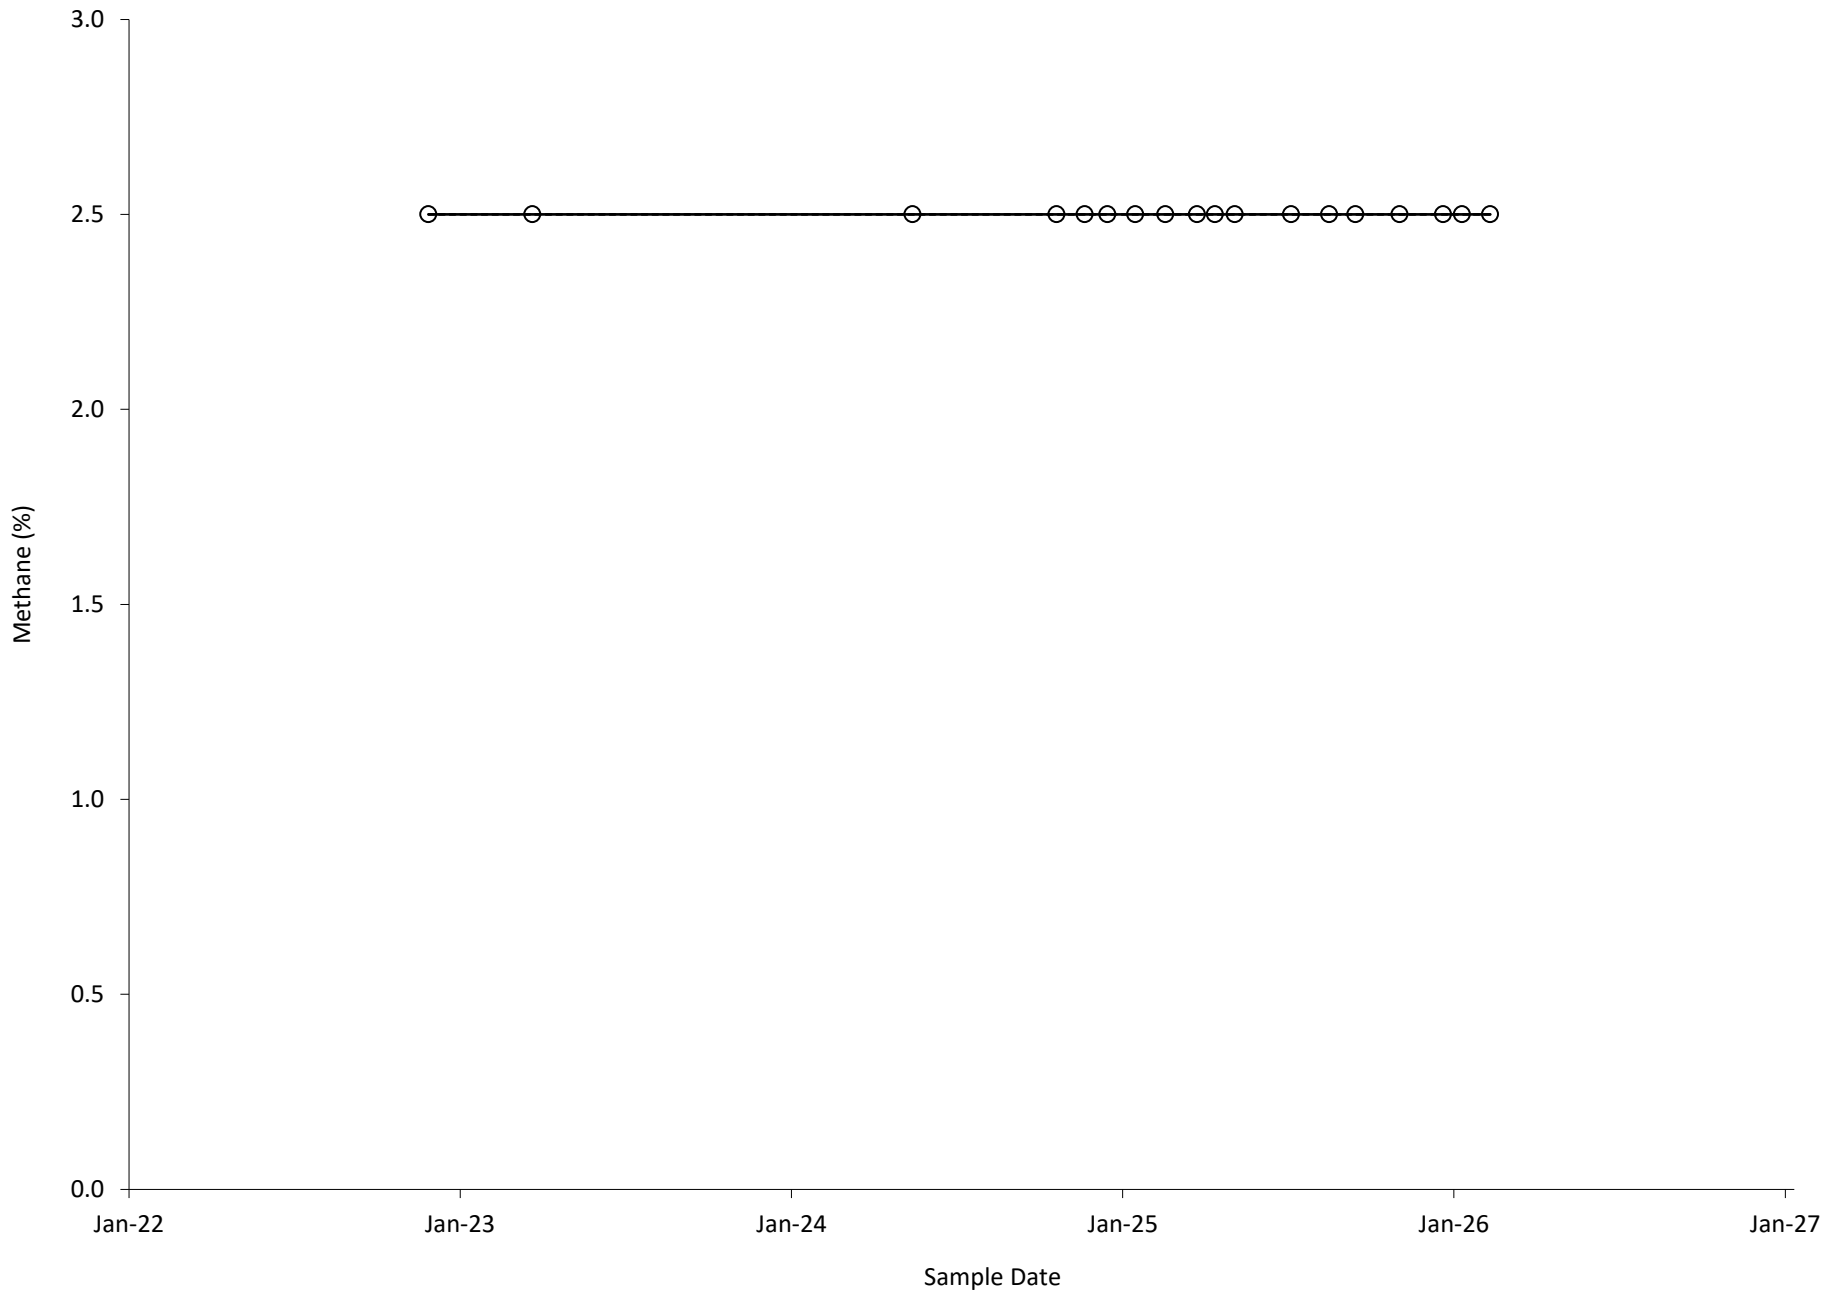

Note: Non-detects are marked with a clear circle.

Methane in Well GMP04  
Zion Landfill

Note: Non-detects are marked with a clear circle.

Methane in Well GMP16  
Zion Landfill

Note: Non-detects are marked with a clear circle.

Methane in Well GMP17  
Zion Landfill

Note: Non-detects are marked with a clear circle.

Methane in Well GMP20  
Zion Landfill

Note: Non-detects are marked with a clear circle.

Methane in Well GMP22  
Zion Landfill

Note: Non-detects are marked with a clear circle.

Methane in Well GMP23  
Zion Landfill

Note: Non-detects are marked with a clear circle.

Methane in Well GMP30  
Zion Landfill

Note: Non-detects are marked with a clear circle.

Note: Non-detects are marked with a clear circle.

Methane in Well GMP38  
Zion Landfill

Note: Non-detects are marked with a clear circle.

Methane in Well GMP-N1  
Zion Landfill

Note: Non-detects are marked with a clear circle.