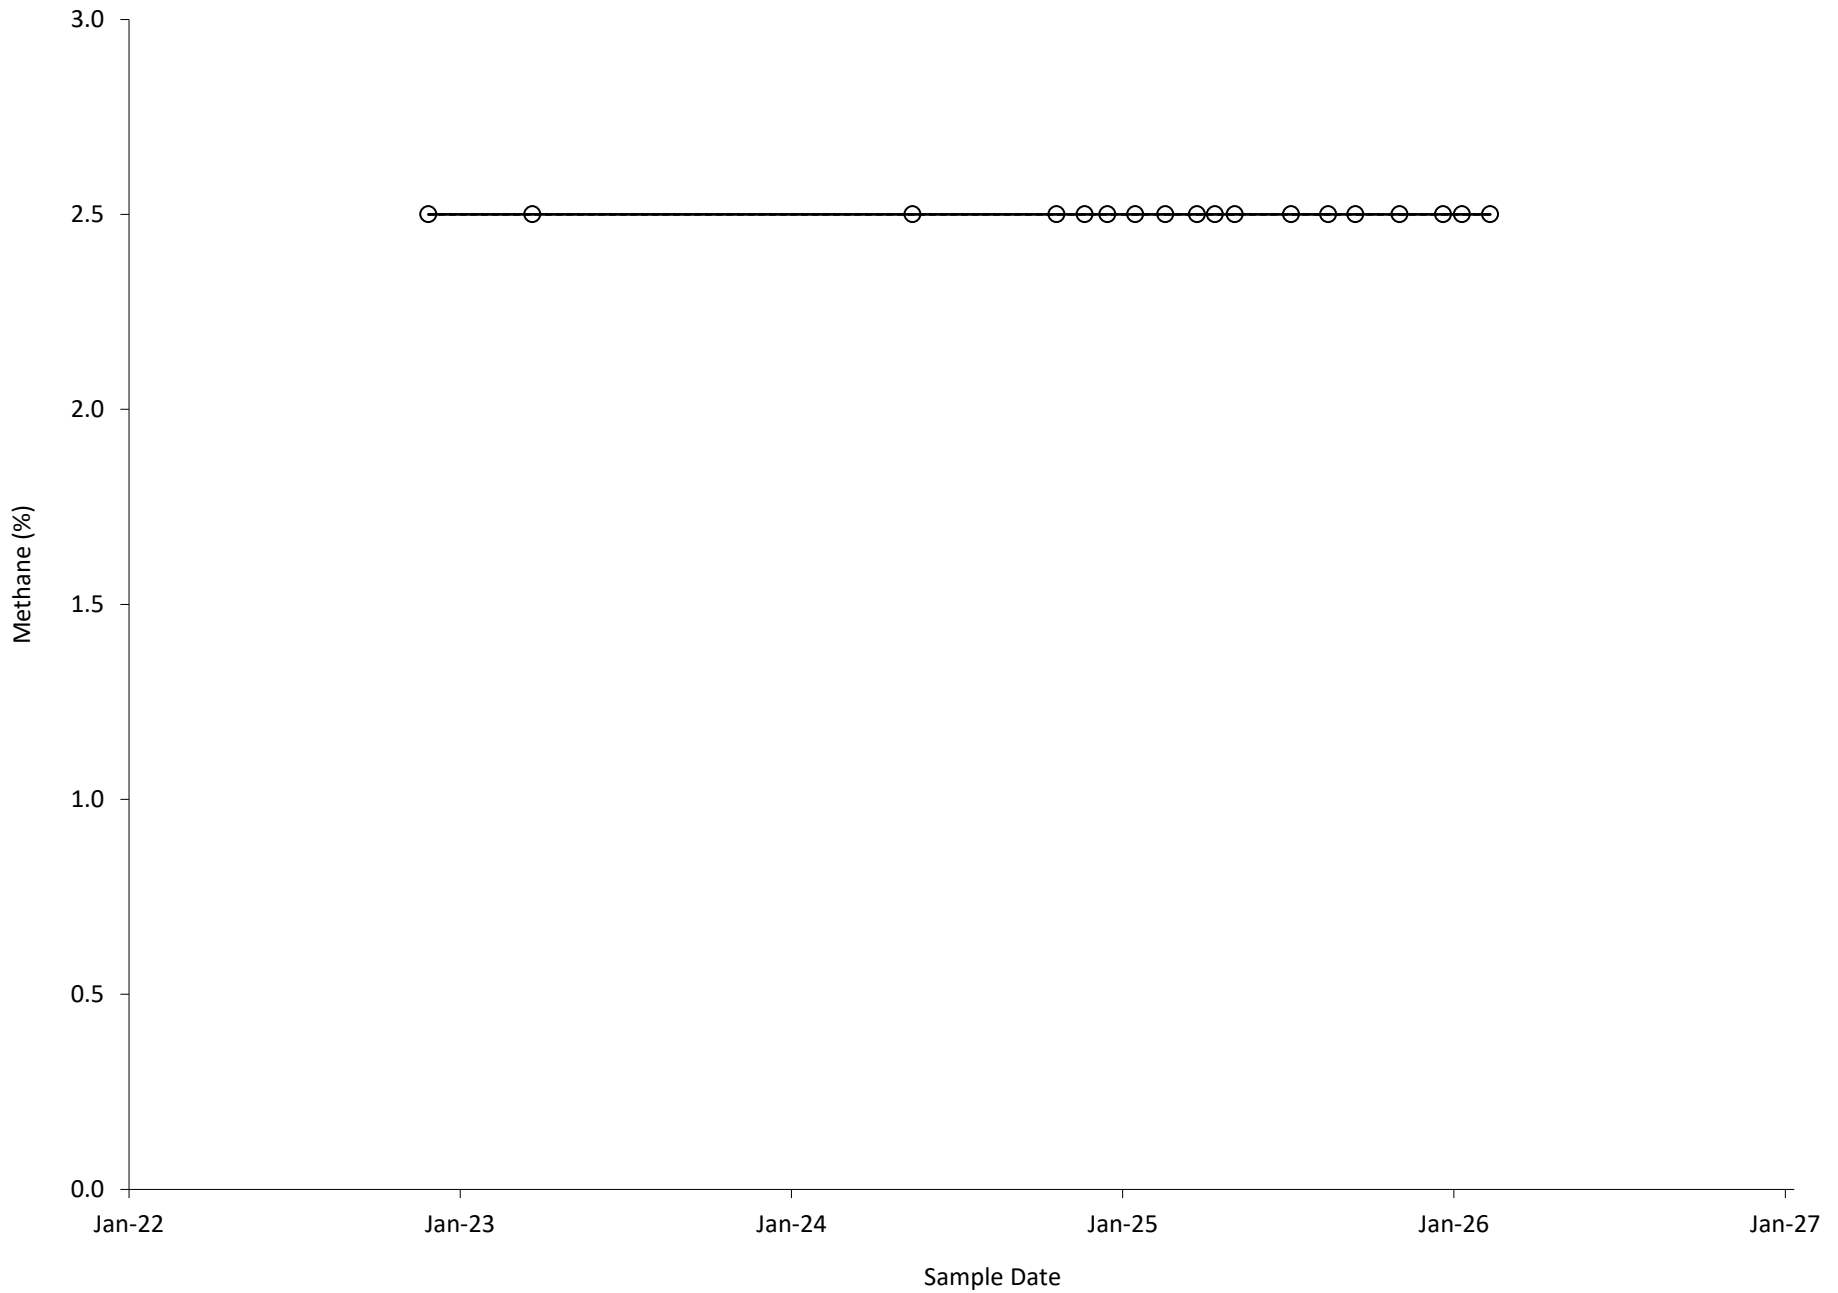

Note: Non-detects are marked with a clear circle.

Methane in Well GMP04  
Zion Landfill

Note: Non-detects are marked with a clear circle.

Methane in Well GMP16  
Zion Landfill

Note: Non-detects are marked with a clear circle.

Methane in Well GMP17  
Zion Landfill

Note: Non-detects are marked with a clear circle.

Methane in Well GMP20  
Zion Landfill

Note: Non-detects are marked with a clear circle.

Methane in Well GMP22  
Zion Landfill

Note: Non-detects are marked with a clear circle.

Methane in Well GMP23  
Zion Landfill

Note: Non-detects are marked with a clear circle.

Methane in Well GMP30  
Zion Landfill

Note: Non-detects are marked with a clear circle.