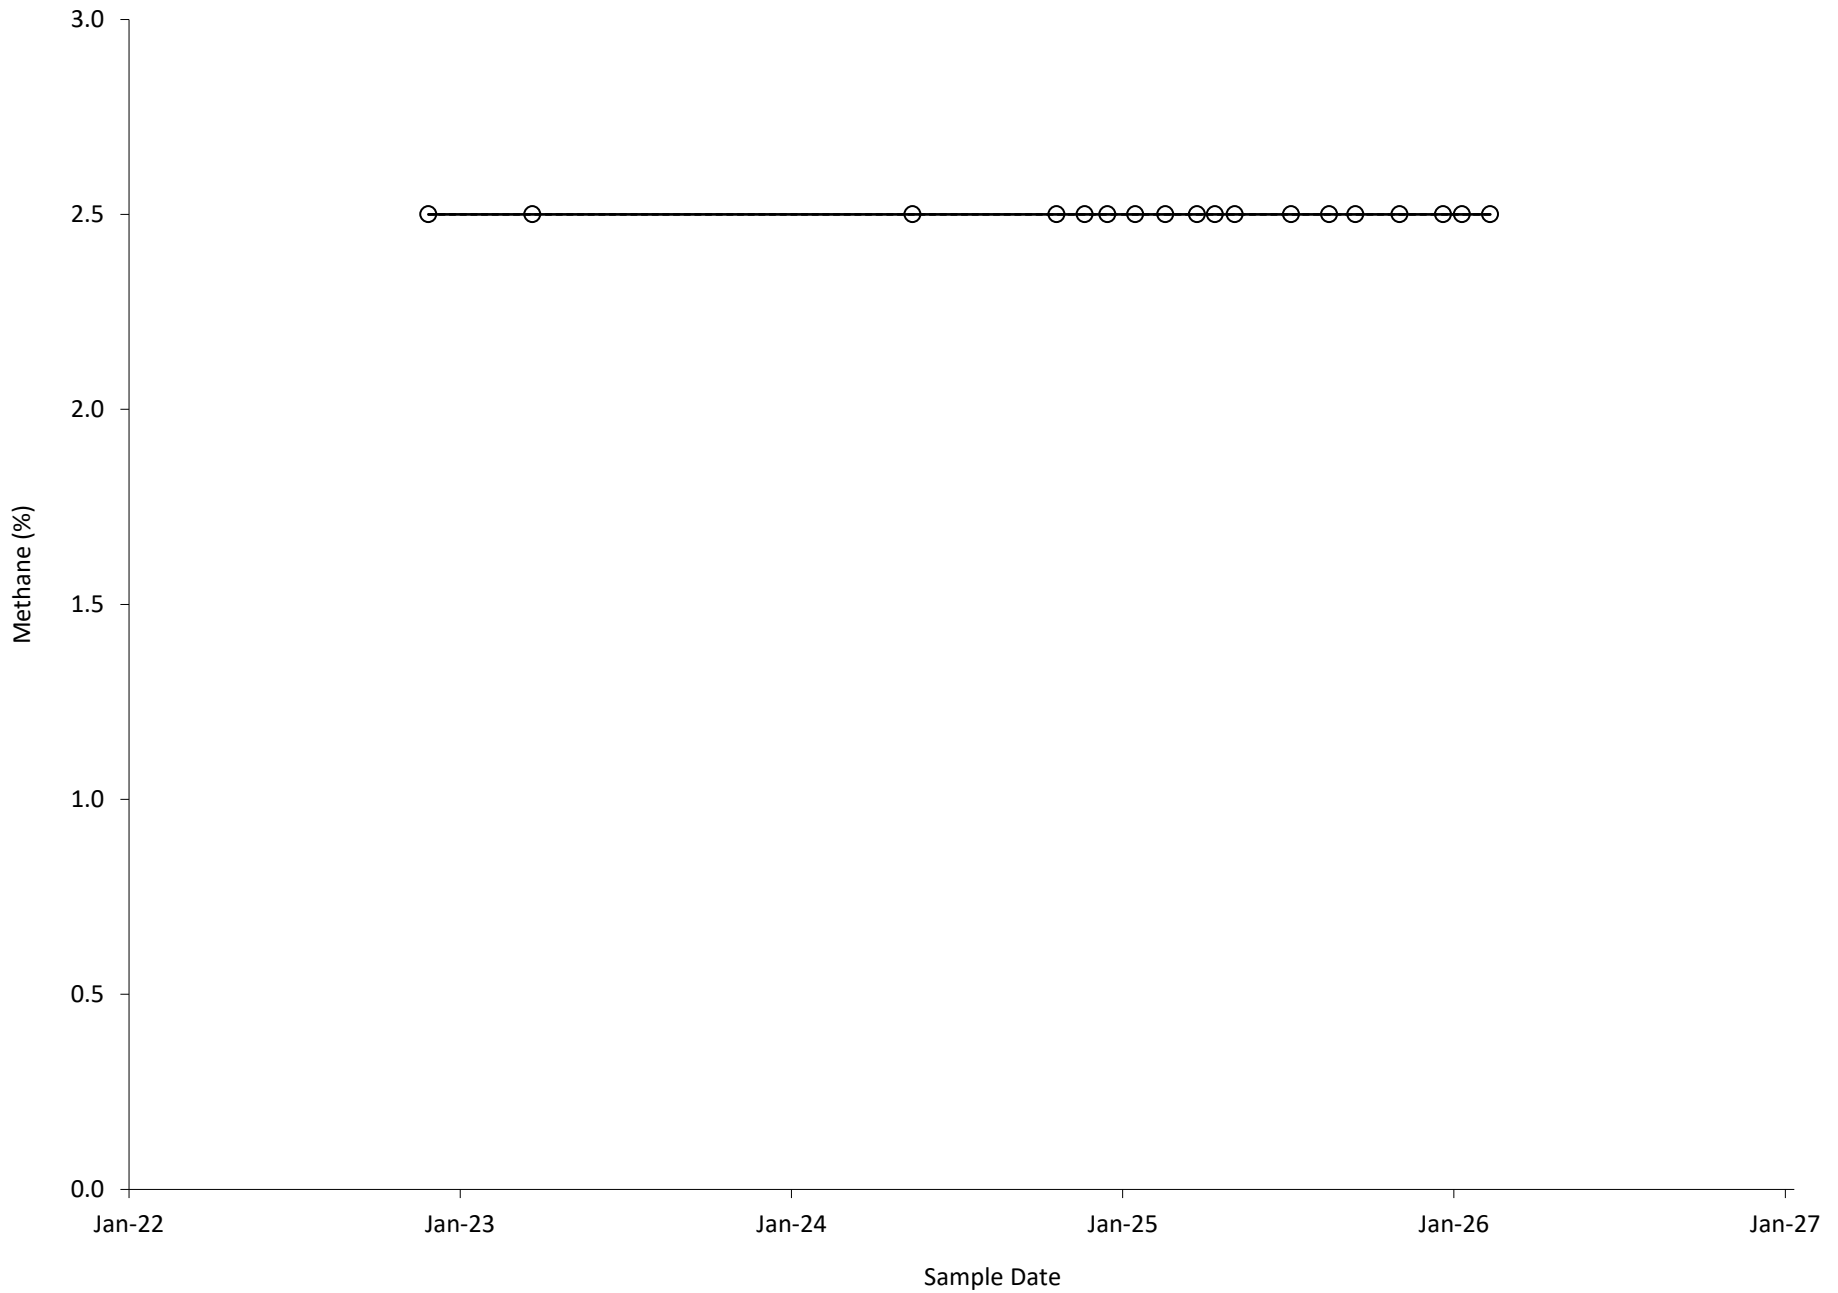

Note: Non-detects are marked with a clear circle.

Methane in Well GMP04  
Zion Landfill

Note: Non-detects are marked with a clear circle.

Methane in Well GMP16  
Zion Landfill

Note: Non-detects are marked with a clear circle.

Methane in Well GMP17  
Zion Landfill

Note: Non-detects are marked with a clear circle.

Methane in Well GMP20  
Zion Landfill

Note: Non-detects are marked with a clear circle.

Methane in Well GMP22  
Zion Landfill

Note: Non-detects are marked with a clear circle.

Methane in Well GMP23  
Zion Landfill

Note: Non-detects are marked with a clear circle.

Methane in Well GMP30  
Zion Landfill

Note: Non-detects are marked with a clear circle.