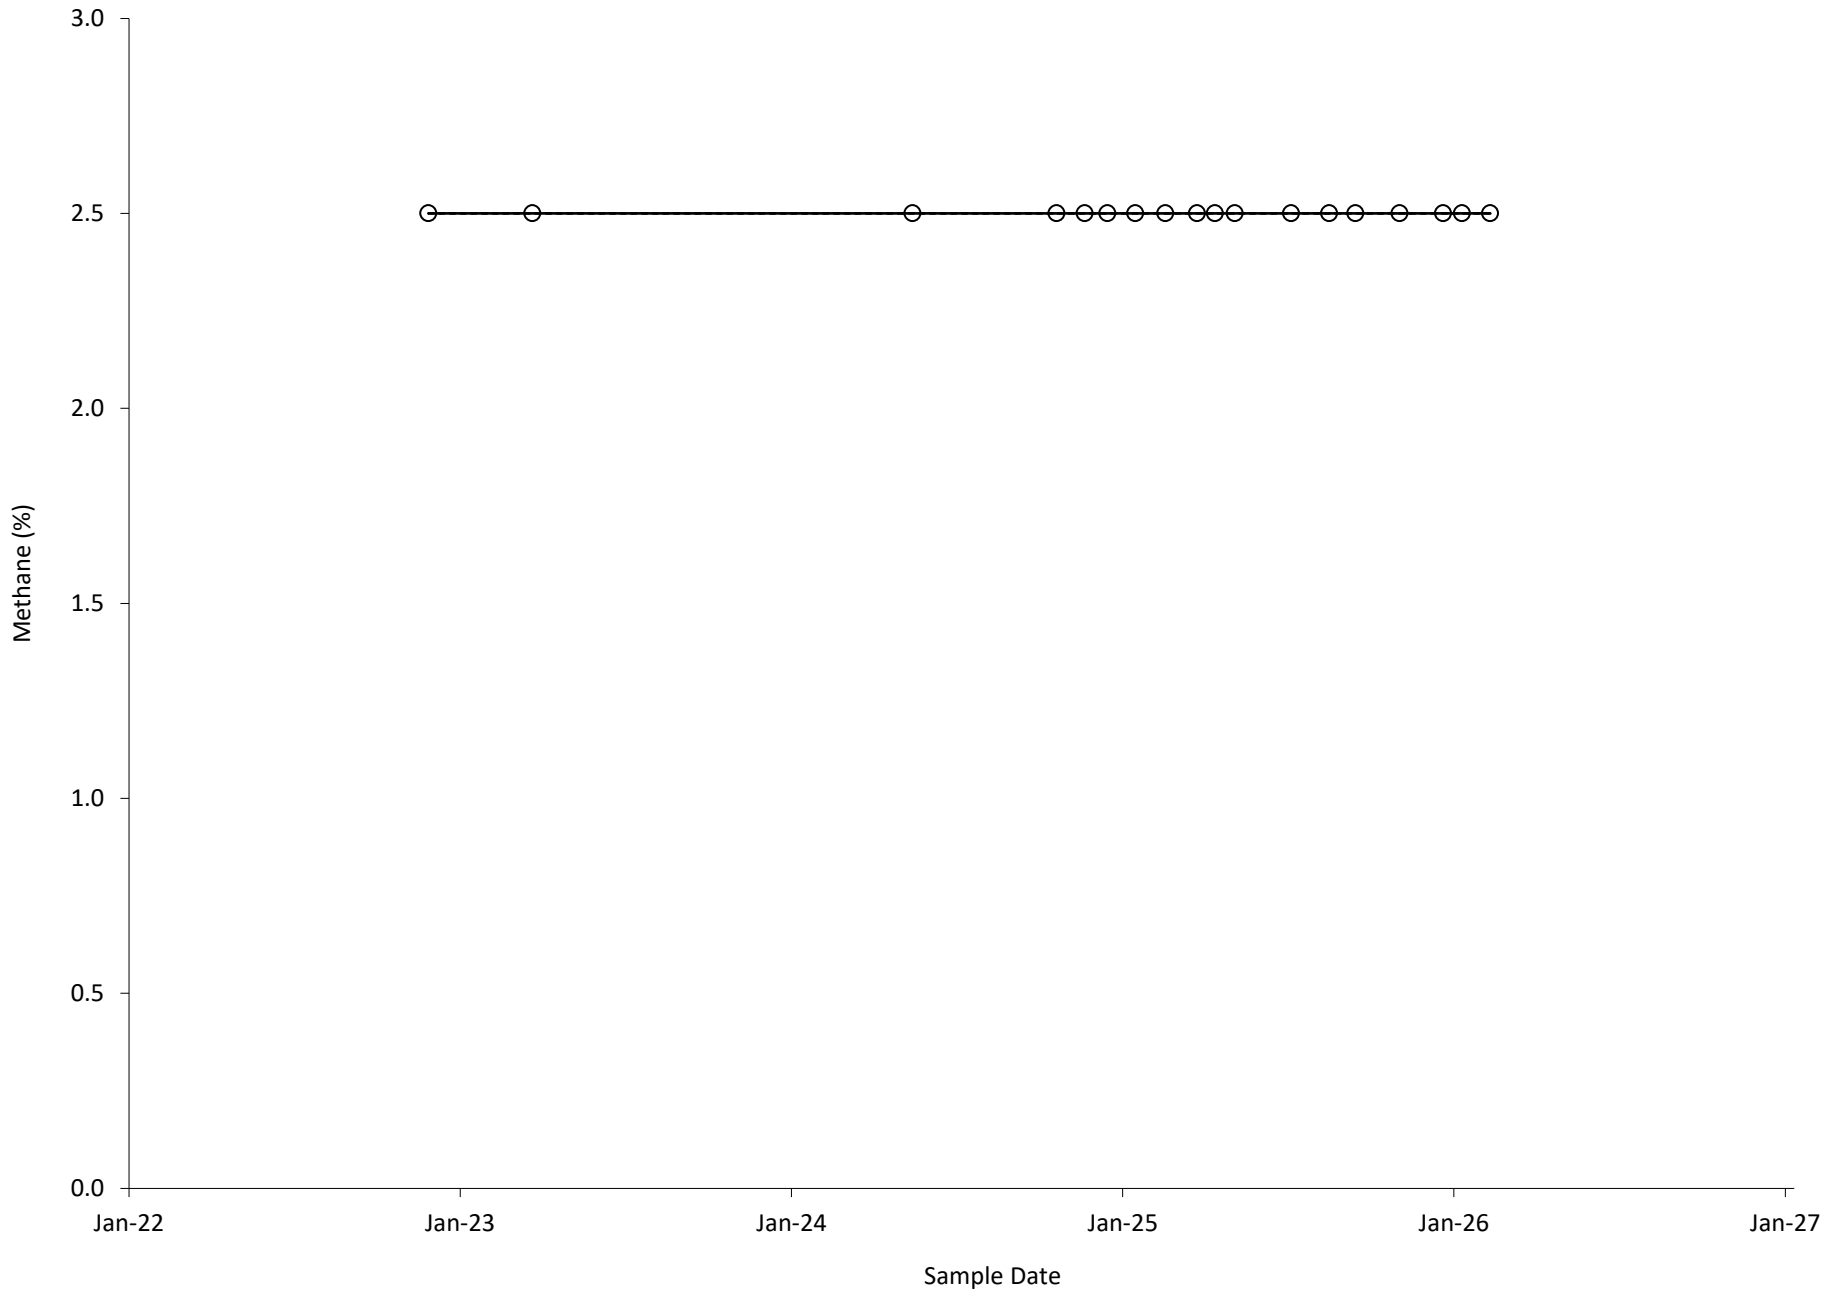

Note: Non-detects are marked with a clear circle.

Methane in Well GMP04  
Zion Landfill

Note: Non-detects are marked with a clear circle.

Methane in Well GMP16  
Zion Landfill

Note: Non-detects are marked with a clear circle.

Methane in Well GMP17  
Zion Landfill

Note: Non-detects are marked with a clear circle.

Methane in Well GMP20  
Zion Landfill

Note: Non-detects are marked with a clear circle.

Methane in Well GMP22  
Zion Landfill

Note: Non-detects are marked with a clear circle.

Methane in Well GMP23  
Zion Landfill

Note: Non-detects are marked with a clear circle.

Methane in Well GMP30  
Zion Landfill

Note: Non-detects are marked with a clear circle.