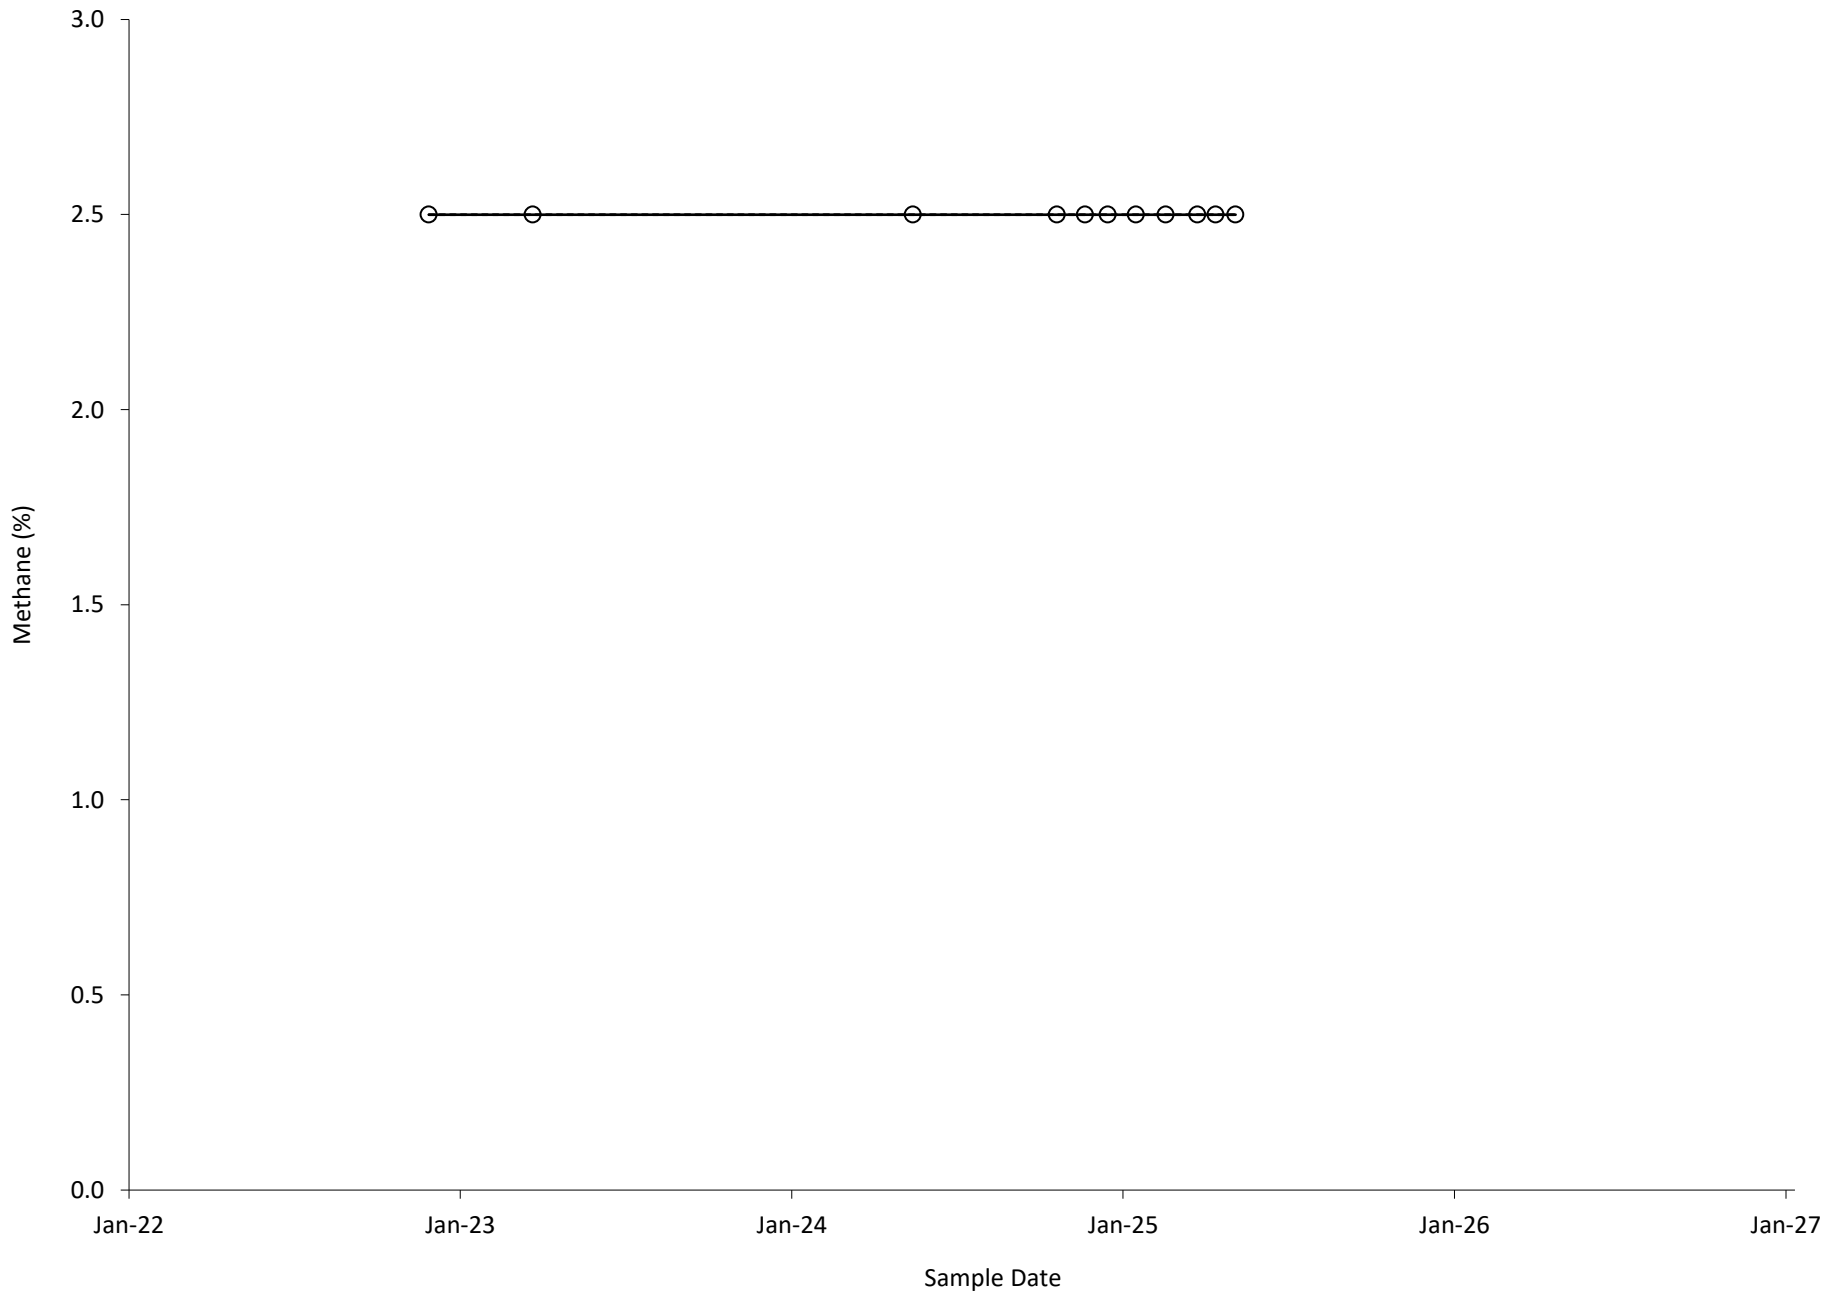

Note: Non-detects are marked with a clear circle.

Methane in Well GMP04  
Zion Landfill

Note: Non-detects are marked with a clear circle.

Methane in Well GMP16  
Zion Landfill

Note: Non-detects are marked with a clear circle.

Methane in Well GMP17  
Zion Landfill

Note: Non-detects are marked with a clear circle.

Methane in Well GMP20  
Zion Landfill

Note: Non-detects are marked with a clear circle.

Methane in Well GMP22  
Zion Landfill

Note: Non-detects are marked with a clear circle.

Methane in Well GMP23  
Zion Landfill

Note: Non-detects are marked with a clear circle.

Methane in Well GMP30  
Zion Landfill

Note: Non-detects are marked with a clear circle.

Methane in Well GMP32  
Zion Landfill

Note: Non-detects are marked with a clear circle.

Methane in Well GMP34  
Zion Landfill

Note: Non-detects are marked with a clear circle.

Methane in Well GMP37  
Zion Landfill