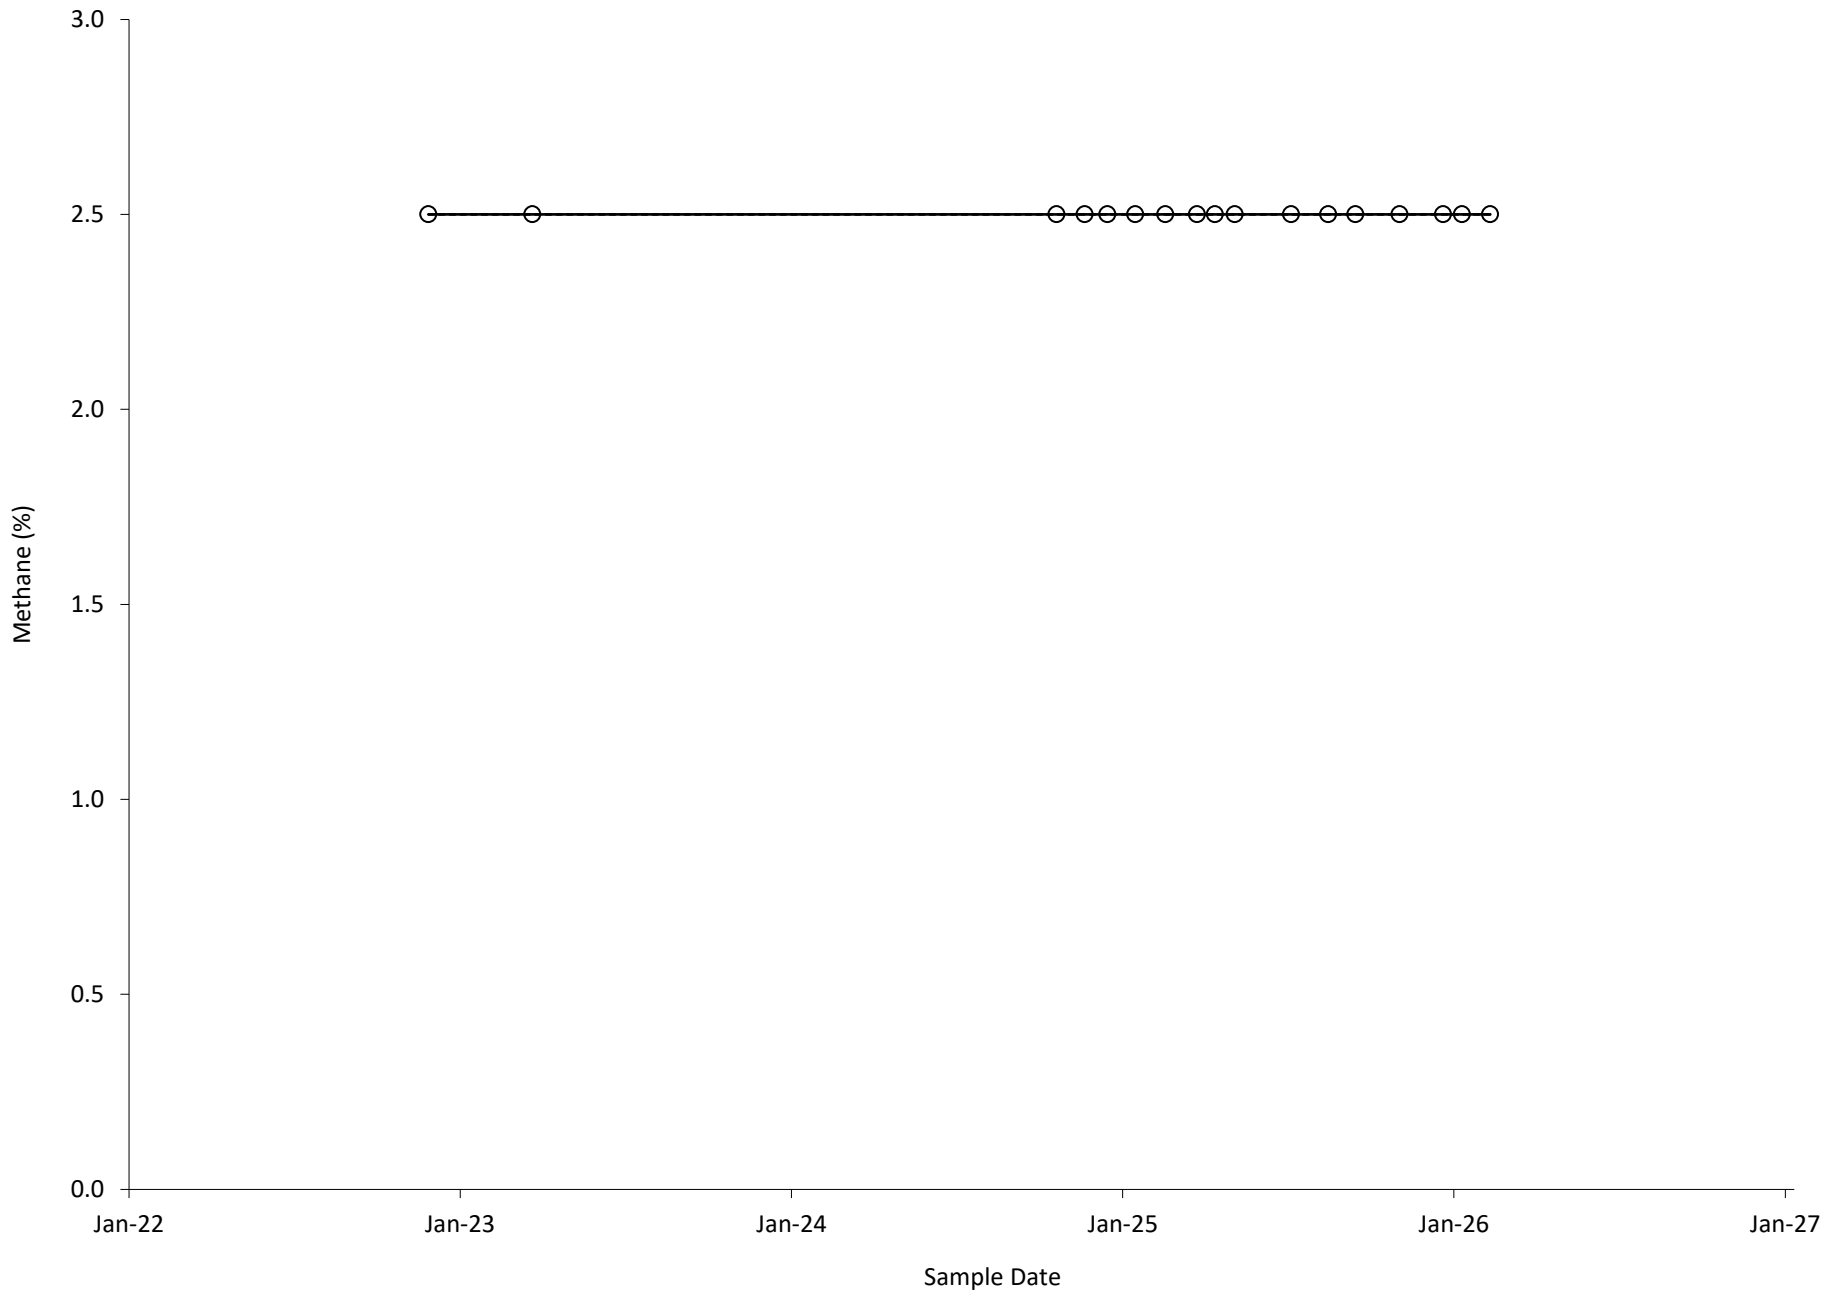

Note: Non-detects are marked with a clear circle.

Methane in Well GMP34
Zion Landfill