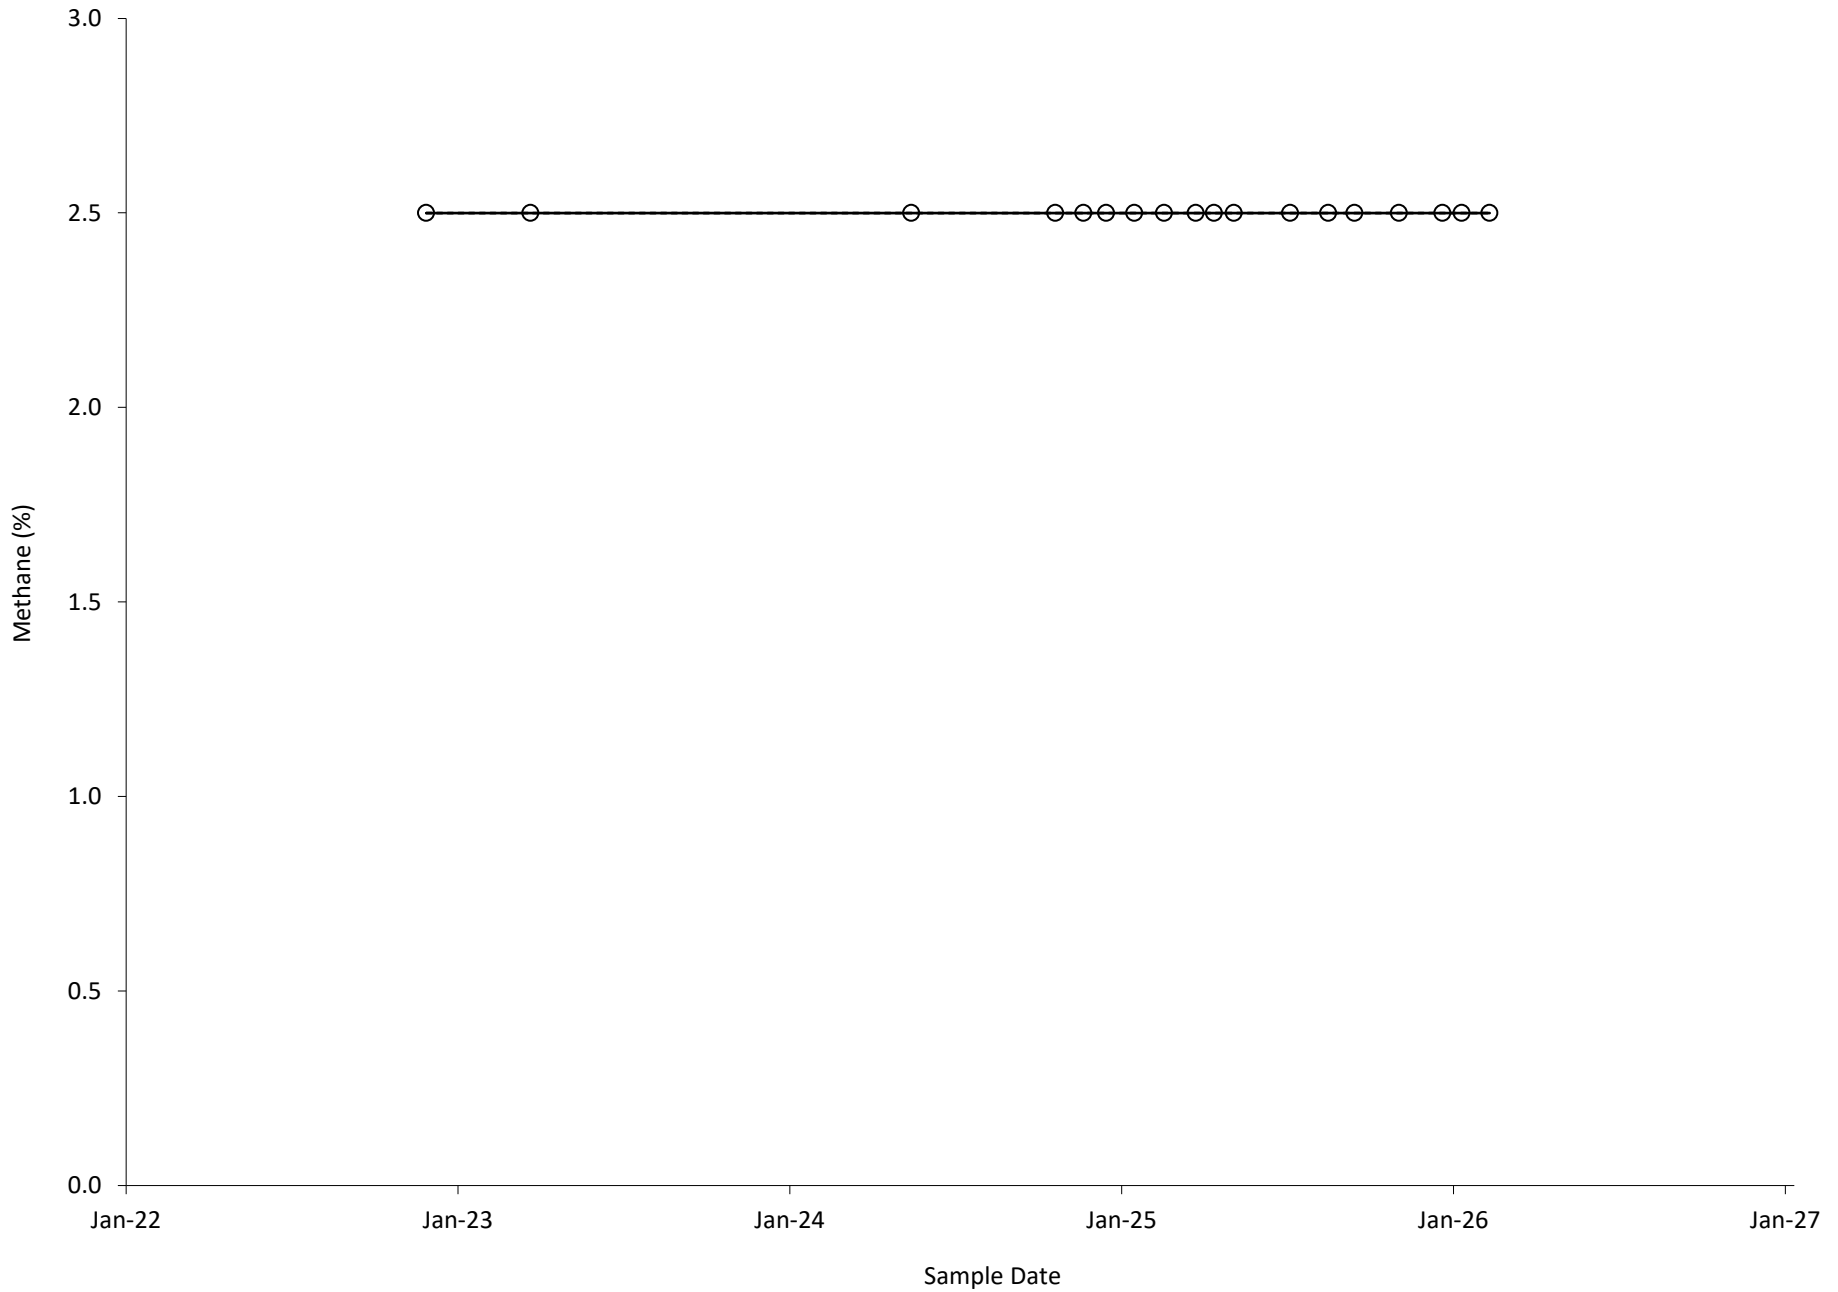

Note: Non-detects are marked with a clear circle.

Methane in Well GMP23  
Zion Landfill

Note: Non-detects are marked with a clear circle.

Methane in Well GMP30  
Zion Landfill

Note: Non-detects are marked with a clear circle.

Methane in Well GMP32  
Zion Landfill

Note: Non-detects are marked with a clear circle.

Methane in Well GMP34  
Zion Landfill

Note: Non-detects are marked with a clear circle.

Methane in Well GMP37  
Zion Landfill

Note: Non-detects are marked with a clear circle.

Methane in Well GMP38  
Zion Landfill

Note: Non-detects are marked with a clear circle.

Methane in Well GMP-N1  
Zion Landfill

Note: Non-detects are marked with a clear circle.