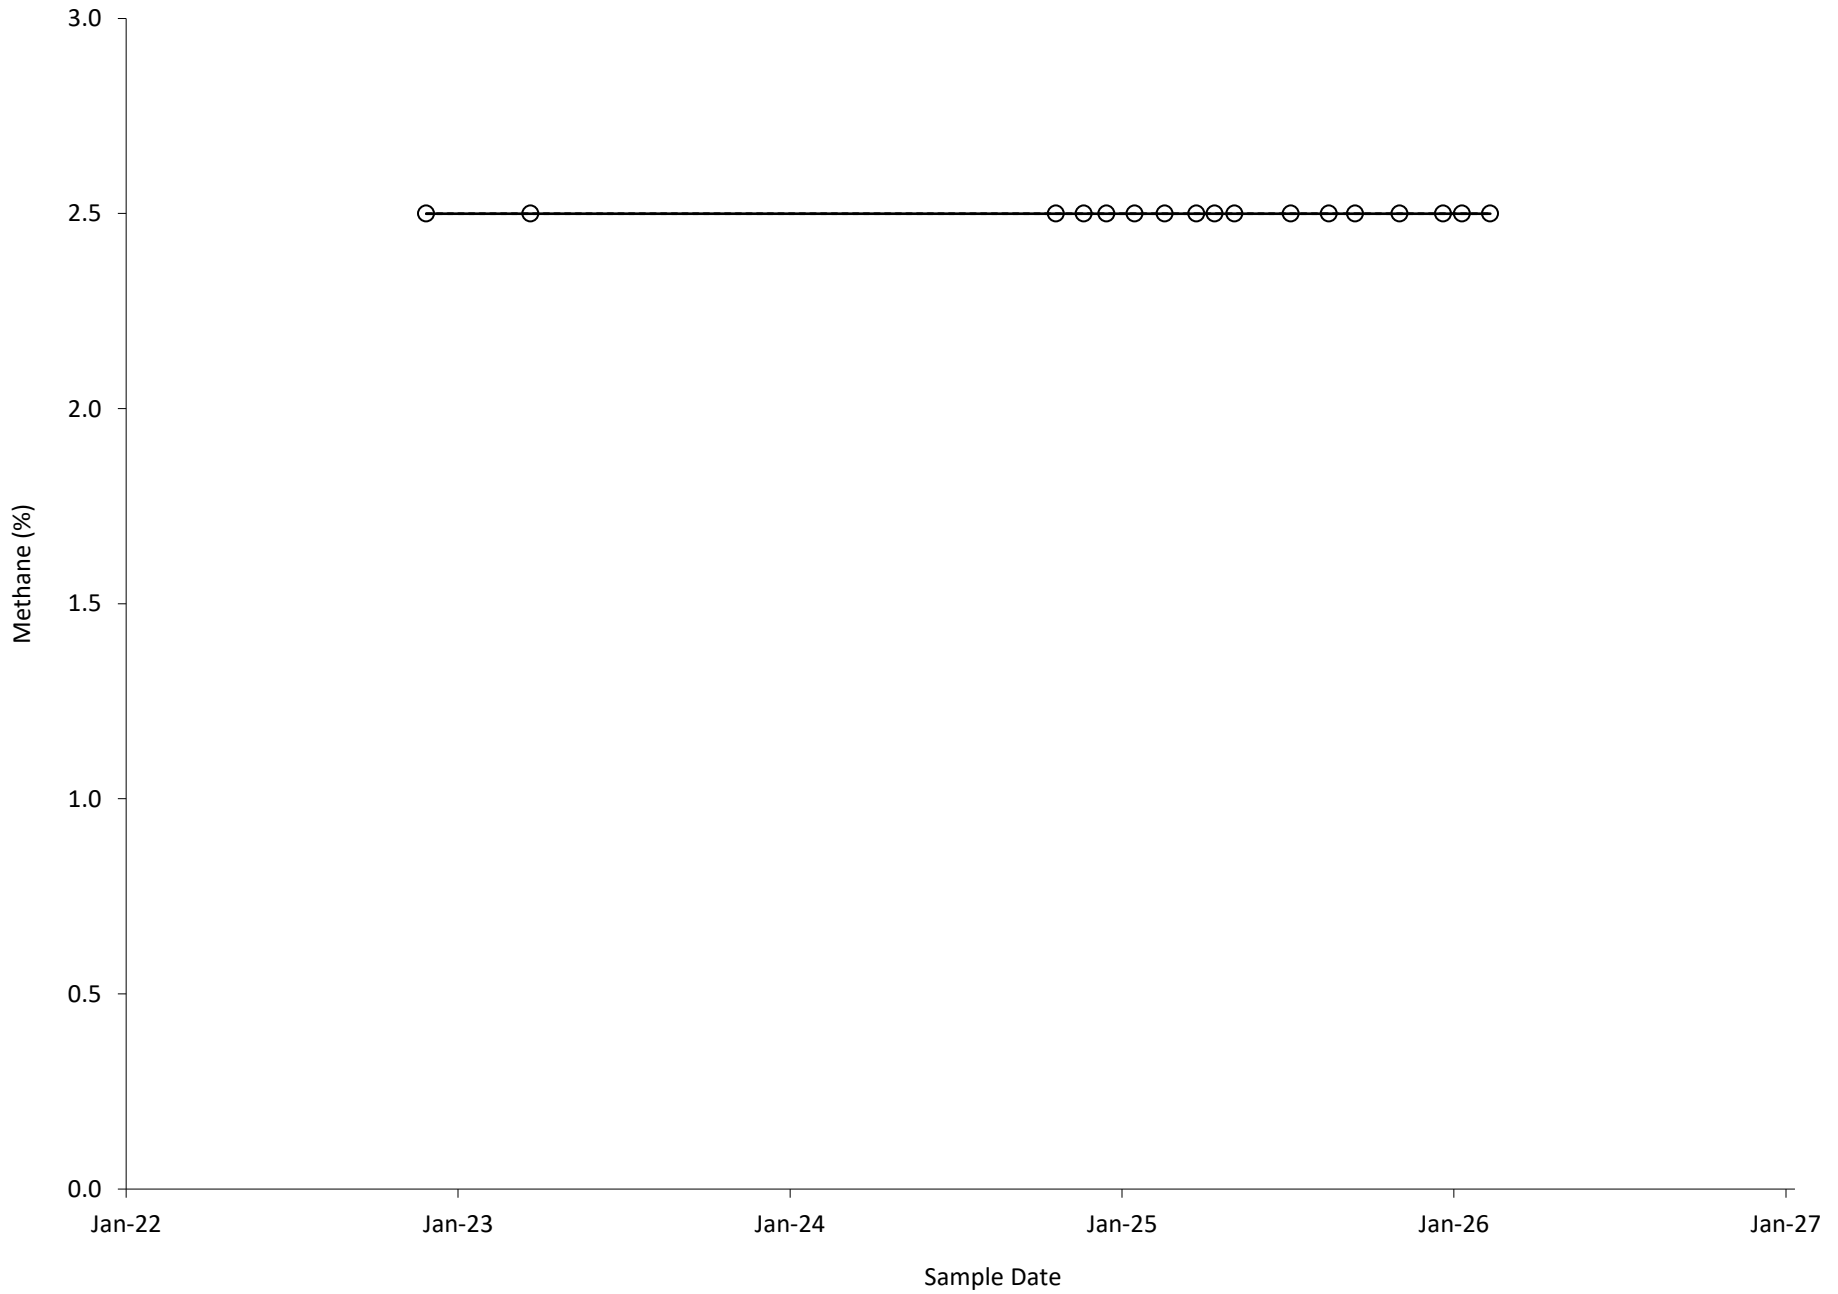

Note: Non-detects are marked with a clear circle.

Methane in Well GMP04  
Zion Landfill

Note: Non-detects are marked with a clear circle.

Methane in Well GMP16  
Zion Landfill

Note: Non-detects are marked with a clear circle.

Methane in Well GMP17  
Zion Landfill

Note: Non-detects are marked with a clear circle.

Methane in Well GMP20  
Zion Landfill

Note: Non-detects are marked with a clear circle.

Methane in Well GMP22  
Zion Landfill

Note: Non-detects are marked with a clear circle.

Methane in Well GMP23  
Zion Landfill

Note: Non-detects are marked with a clear circle.

Methane in Well GMP30  
Zion Landfill

Note: Non-detects are marked with a clear circle.