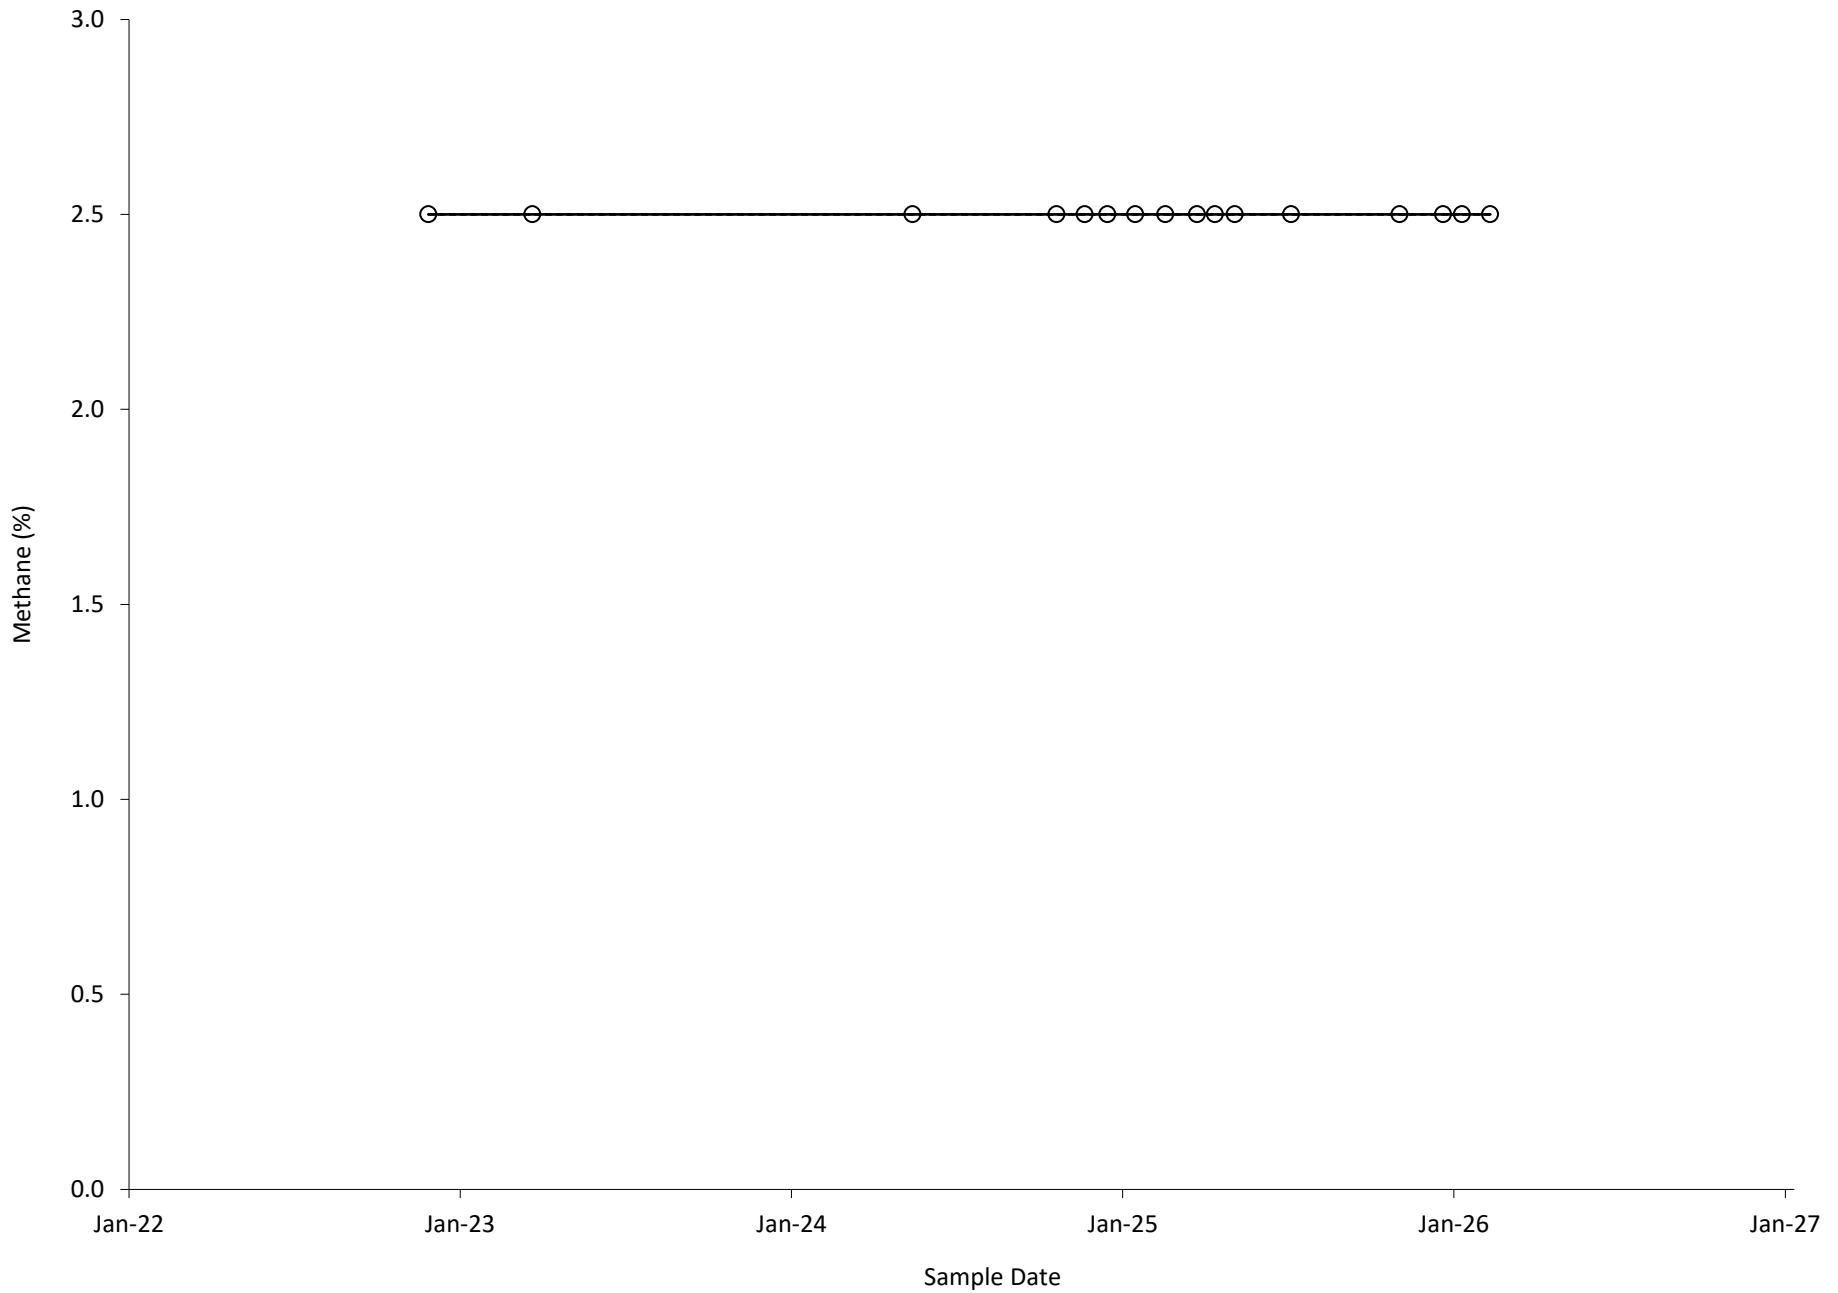

Note: Non-detects are marked with a clear circle.

Methane in Well GMP04  
Zion Landfill

Note: Non-detects are marked with a clear circle.

Methane in Well GMP16  
Zion Landfill

Note: Non-detects are marked with a clear circle.

Methane in Well GMP17  
Zion Landfill

Note: Non-detects are marked with a clear circle.

Methane in Well GMP20  
Zion Landfill

Note: Non-detects are marked with a clear circle.

Methane in Well GMP22  
Zion Landfill

Note: Non-detects are marked with a clear circle.

Methane in Well GMP23  
Zion Landfill

Note: Non-detects are marked with a clear circle.

Methane in Well GMP30  
Zion Landfill

Note: Non-detects are marked with a clear circle.

Note: Non-detects are marked with a clear circle.

Methane in Well GMP38  
Zion Landfill

Note: Non-detects are marked with a clear circle.

Methane in Well GMP-N1  
Zion Landfill

Note: Non-detects are marked with a clear circle.