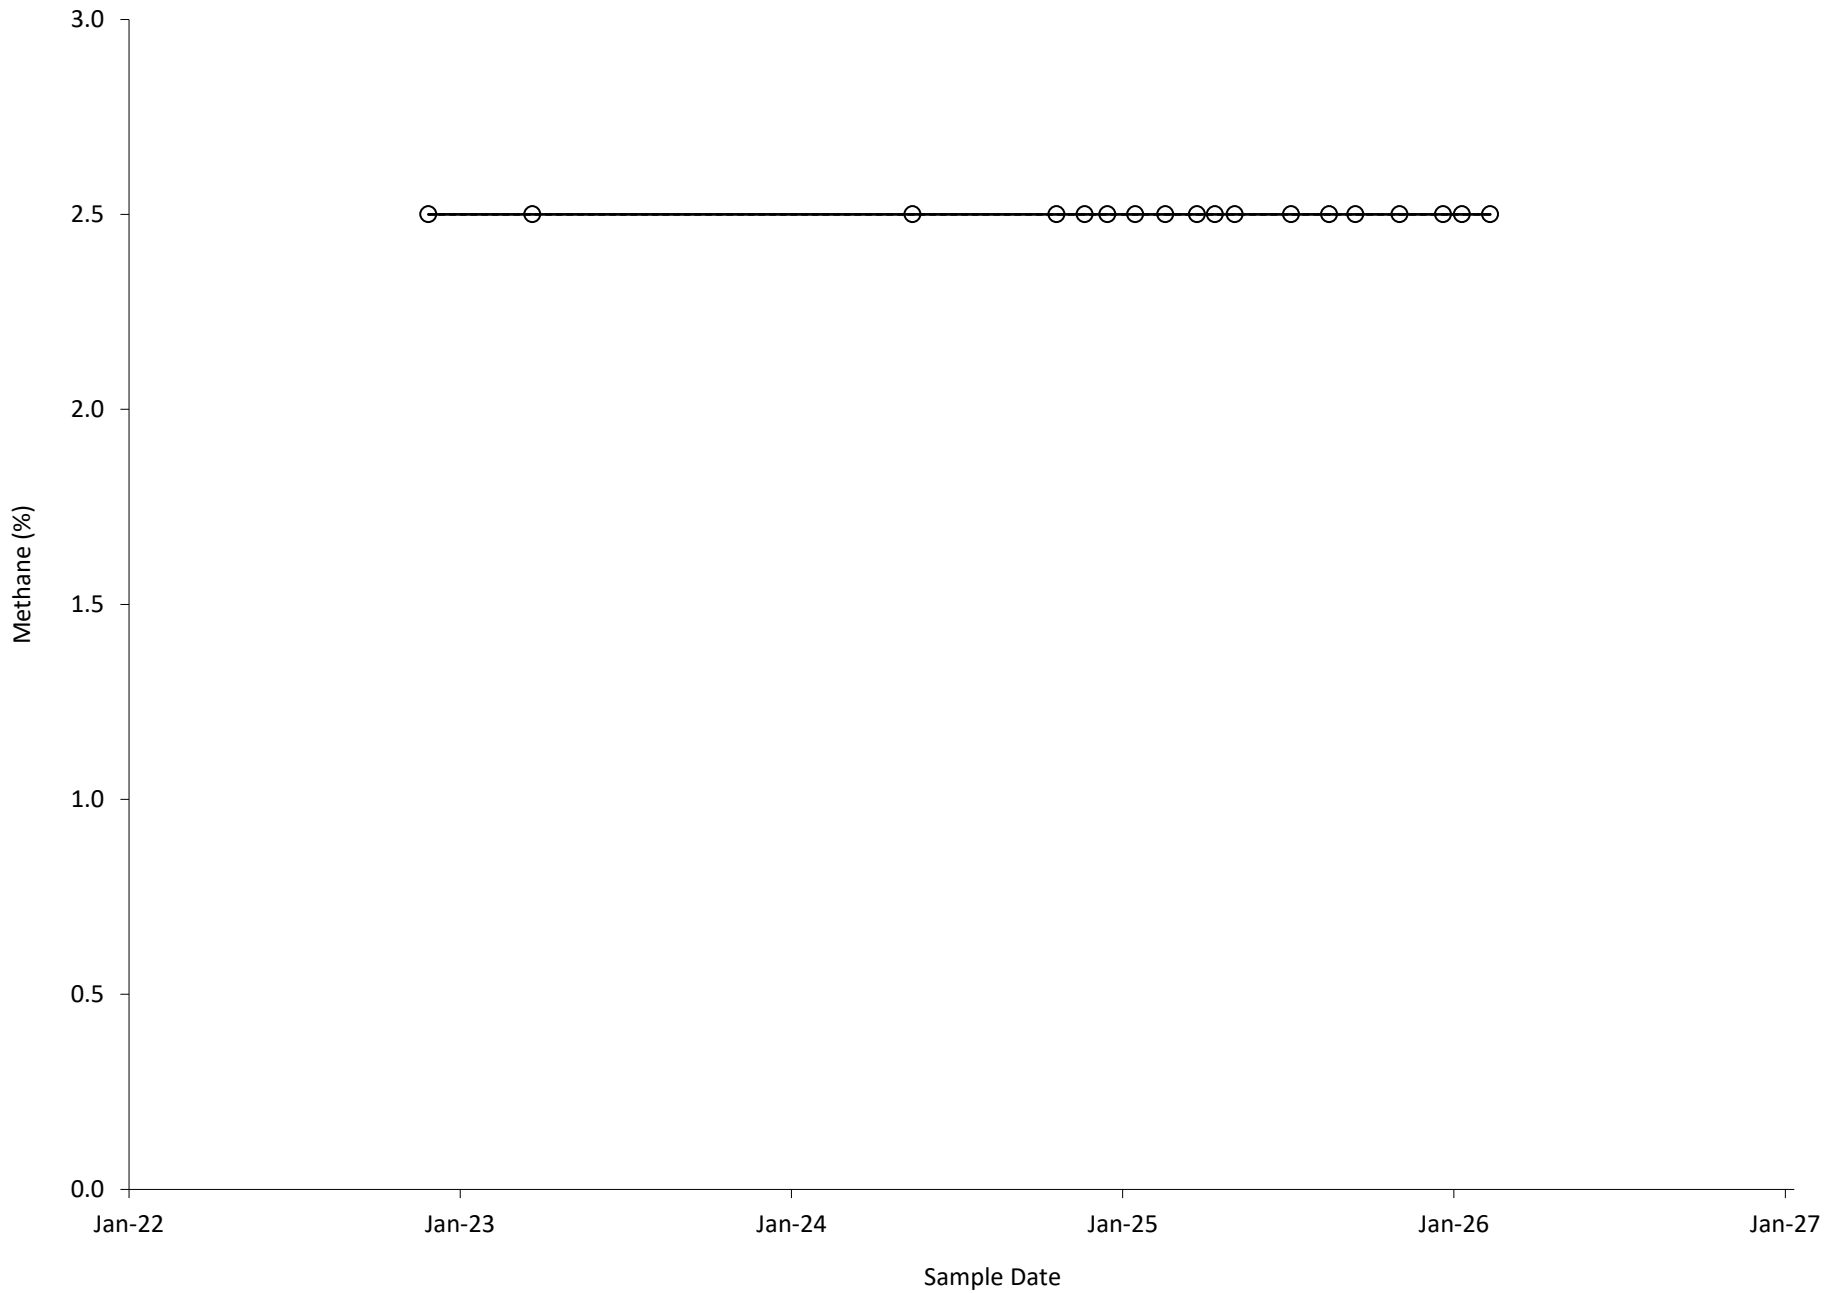

Note: Non-detects are marked with a clear circle.

Methane in Well GMP23  
Zion Landfill

Note: Non-detects are marked with a clear circle.

Methane in Well GMP30  
Zion Landfill

Note: Non-detects are marked with a clear circle.

Methane in Well GMP32  
Zion Landfill

Note: Non-detects are marked with a clear circle.

Methane in Well GMP34  
Zion Landfill

Note: Non-detects are marked with a clear circle.

Methane in Well GMP37  
Zion Landfill

Note: Non-detects are marked with a clear circle.

Methane in Well GMP38  
Zion Landfill

Note: Non-detects are marked with a clear circle.

Methane in Well GMP-N1  
Zion Landfill

Note: Non-detects are marked with a clear circle.